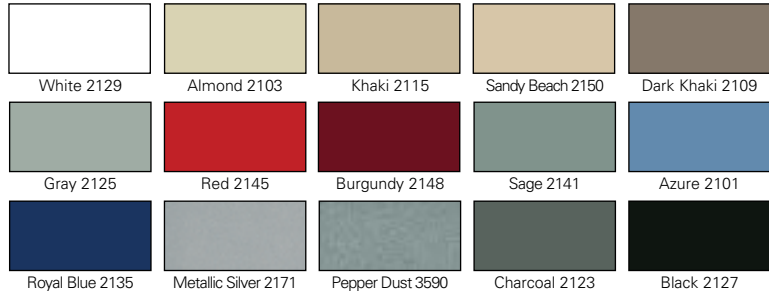

### Here is how it works:

- Place your order **BEFORE NOON** and specify **FAST TRACK** (see reverse for details).
- Order any of the standard sizes shown on the back in any of the 16 solid plastic, 15 powder coated or 10 black core phenolic standard colors shown below or #4 satin stainless steel.
- Your order will be produced, packed and ready to ship within 48 hours.

### SOLID PLASTIC (HDPE) COLOR SELECTIONS:

### BLACK CORE PHENOLIC COLOR SELECTIONS:

The color charts shown are printed reproductions and are for descriptive purposes only. Color selection cards are available upon request.