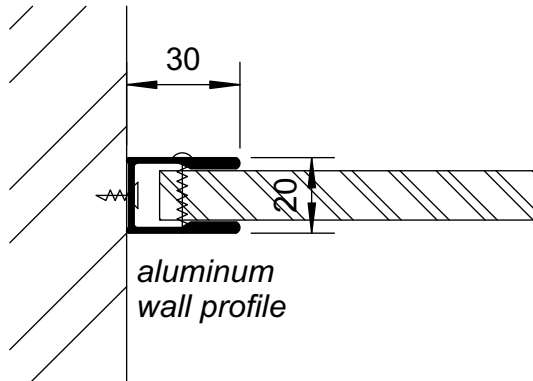

aluminum stabilisation profile

door- and revolvingknob with free/occupied indication

hinge

adjustable leg

aluminum wall profile

aluminum connection intermediate pannel/front wall

aluminum corner profile

scale 1/2