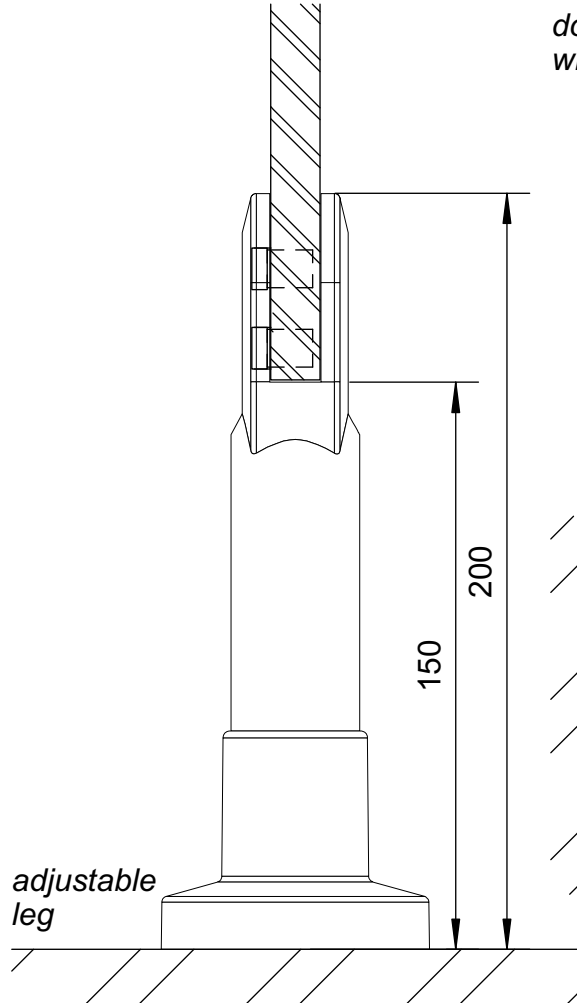

aluminum stabilisation profile

door- and revolvingknob with free/occupied indication

hinge

adjustable leg

aluminum wall profile

aluminum connection intermediate pannel/front wall

aluminum corner profile

scale 1/2