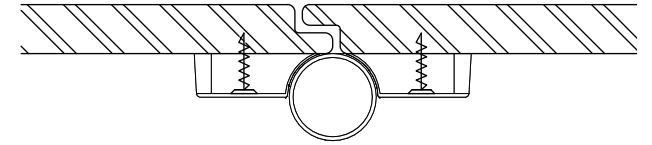

aluminum stabilisation profile

door- and revolvingknob with free/occupied indication

hinge

adjustable leg

aluminum wall profile

aluminum connection intermediate pannel/front wall

aluminum corner profile

scale 1/2