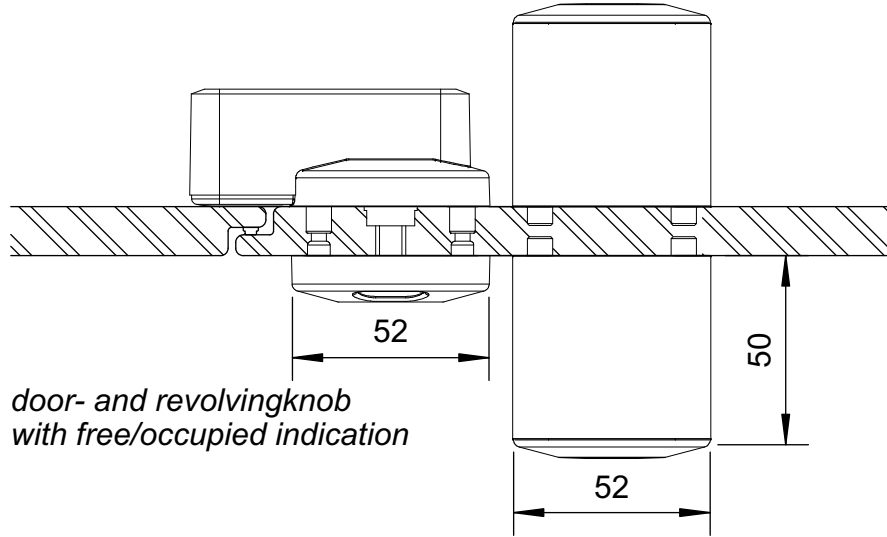

aluminum stabilisation profile

door- and revolvingknob with free/occupied indication

hinge

adjustable leg

aluminum wall profile

aluminum connection intermediate pannel/front wall

aluminum corner profile

scale 1/2