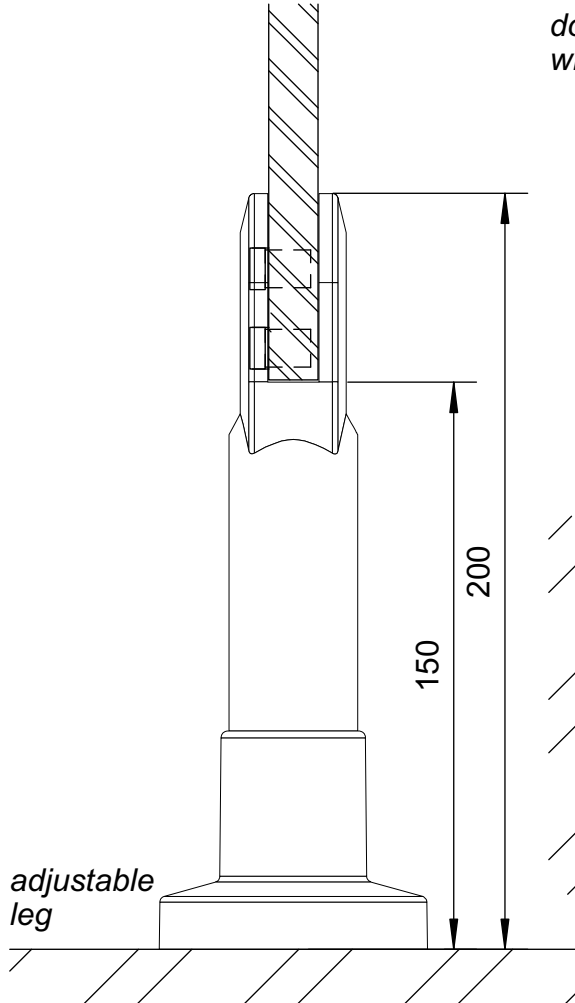

aluminum stabilisation profile

door- and revolvingknob with free/occupied indication

hinge

adjustable leg

aluminum wall profile

aluminum connection intermediate pannel/front wall

aluminum corner profile

scale 1/2