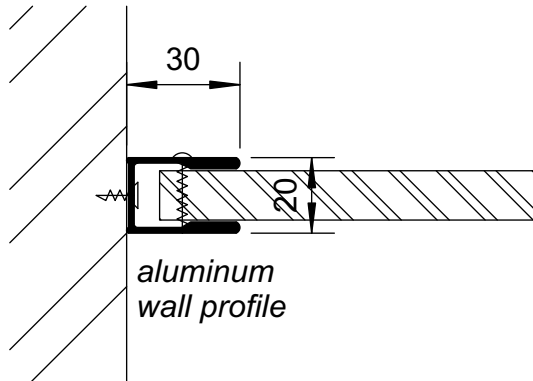

aluminum stabilisation profile

door- and revolvingknob with free/occupied indication

hinge

adjustable leg

aluminum wall profile

aluminum connection intermediate pannel/front wall

aluminum corner profile

scale 1/2