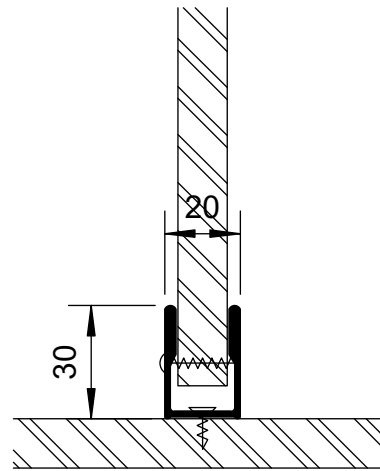

aluminum stabilisation profile

door- and revolvingknob with free/occupied indication

hinge

adjustable leg

aluminum wall profile

aluminum connection intermediate pannel/front wall

aluminum corner profile

scale 1/2

details - CLASSIC
PO Box 287 Lyons, Illinois 60534-0287

ASI Accurate
Partitions