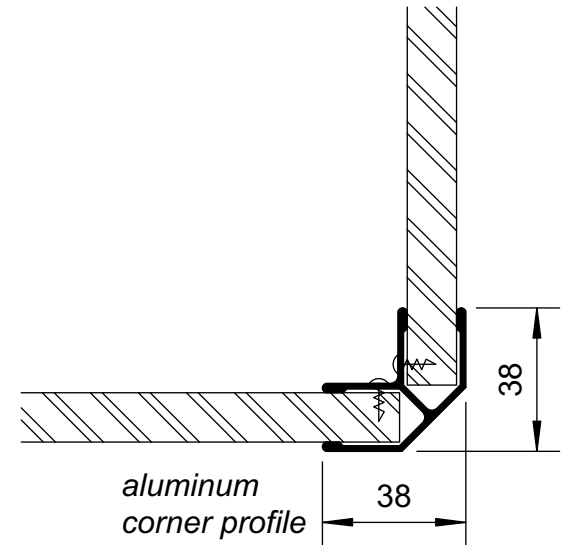

aluminum stabilisation profile

door- and revolvingknob with free/occupied indication

hinge

adjustable leg

aluminum wall profile

aluminum connection intermediate pannel/front wall

aluminum corner profile

scale 1/2