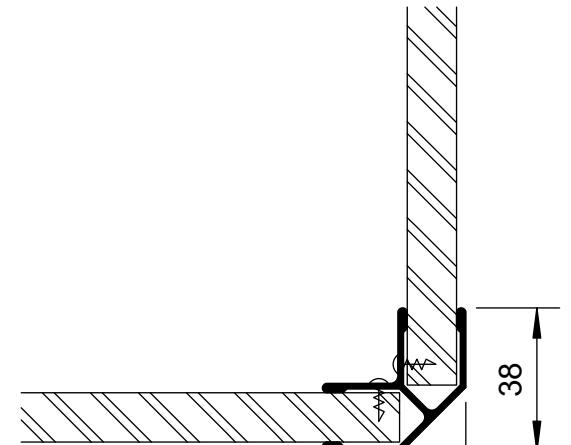

aluminum stabilisation profile

door- and revolvingknob with free/occupied indication

hinge

adjustable leg

aluminum wall profile

aluminum connection intermediate pannel/front wall

aluminum corner profile

scale 1/2