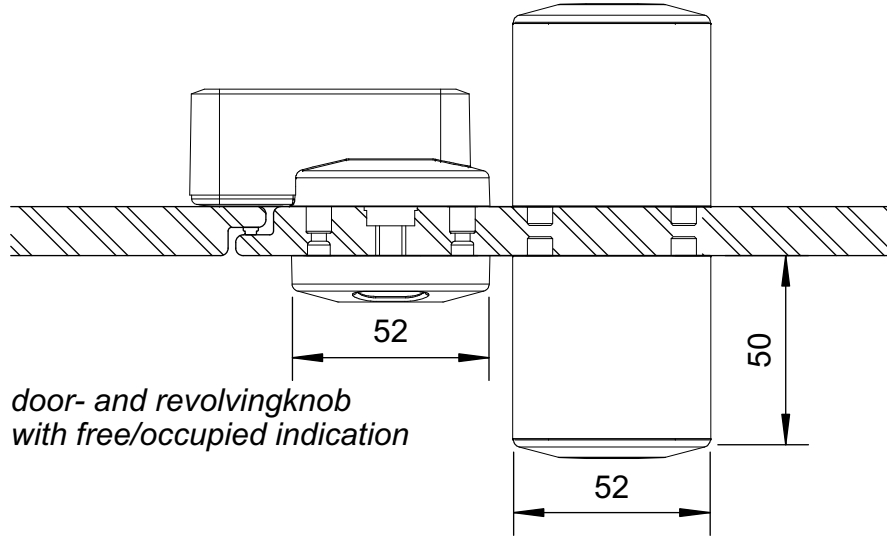

aluminum stabilisation profile

door- and revolvingknob with free/occupied indication

hinge

adjustable leg

aluminum wall profile

aluminum connection intermediate pannel/front wall

aluminum corner profile

scale 1/2