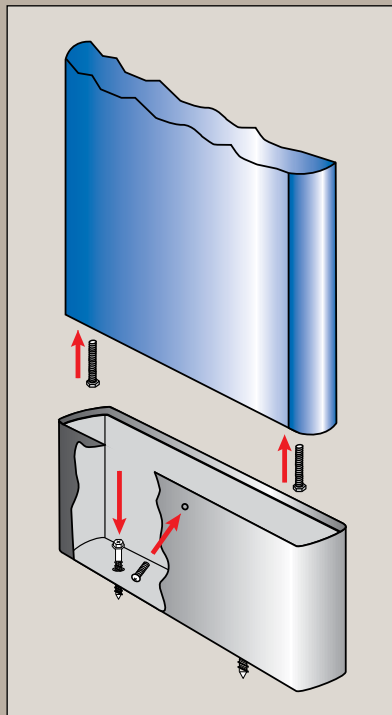

EASY-STALL SHOE FOR SOLID PLASTIC PARTITIONS

Global Partitions
Easy-Stall Shoe
for floor anchored/
overhead braced
mounted solid plastic
partitions makes
the installation fast
and strong.

Save Time and Money.

- **Easy to Install** — threaded inserts for the adjustment screws are factory-installed ... holes do not need to be drilled into the plaster on site.
- **Strong** — the shoe is secured to the floor with a true concrete anchor.