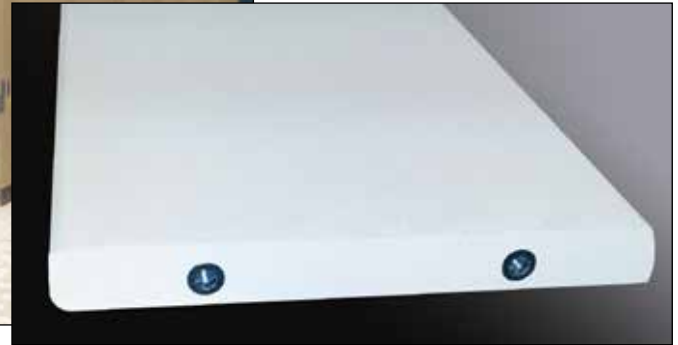

EASY-STALL SHOE FOR SOLID PLASTIC PARTITIONS

Global Partitions
Easy-Stall Shoe
for floor anchored/
overhead braced
mounted solid plastic
partitions makes
the installation fast
and strong.

Save Time and Money.

- **Easy to Install** — threaded inserts for the adjustment screws are factory-installed ... holes do not need to be drilled into the plaster on site.
- **Strong** — the shoe is secured to the floor with a true concrete anchor.

Shoes are available in stainless steel or plastic (cream, black, blue and silver)

PARTITIONS ARE AVAILABLE IN THREE FINISHES:

Pebble Grained
Available in all
non-metallic colors

Tough Texture™ (TT)
Available only in non-metallic
solid colors