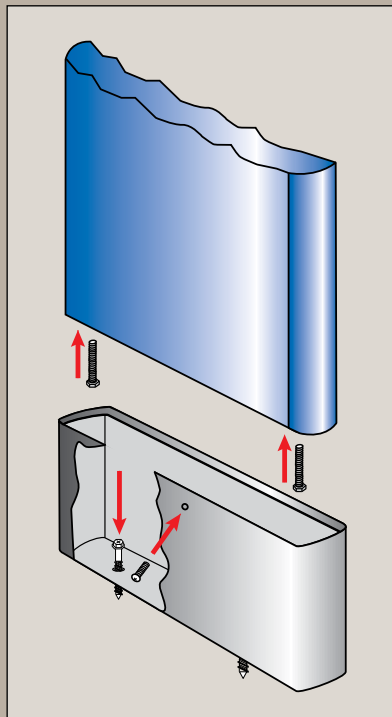

EASY-STALL SHOE FOR SOLID PLASTIC PARTITIONS

Global Partitions
Easy-Stall Shoe
for floor anchored/
overhead braced
mounted solid plastic
partitions makes
the installation fast
and strong.

Save Time and Money.

- **Easy to Install** — threaded inserts for the adjustment screws are factory-installed ... holes do not need to be drilled into the plaster on site.
- **Strong** — the shoe is secured to the floor with a true concrete anchor.